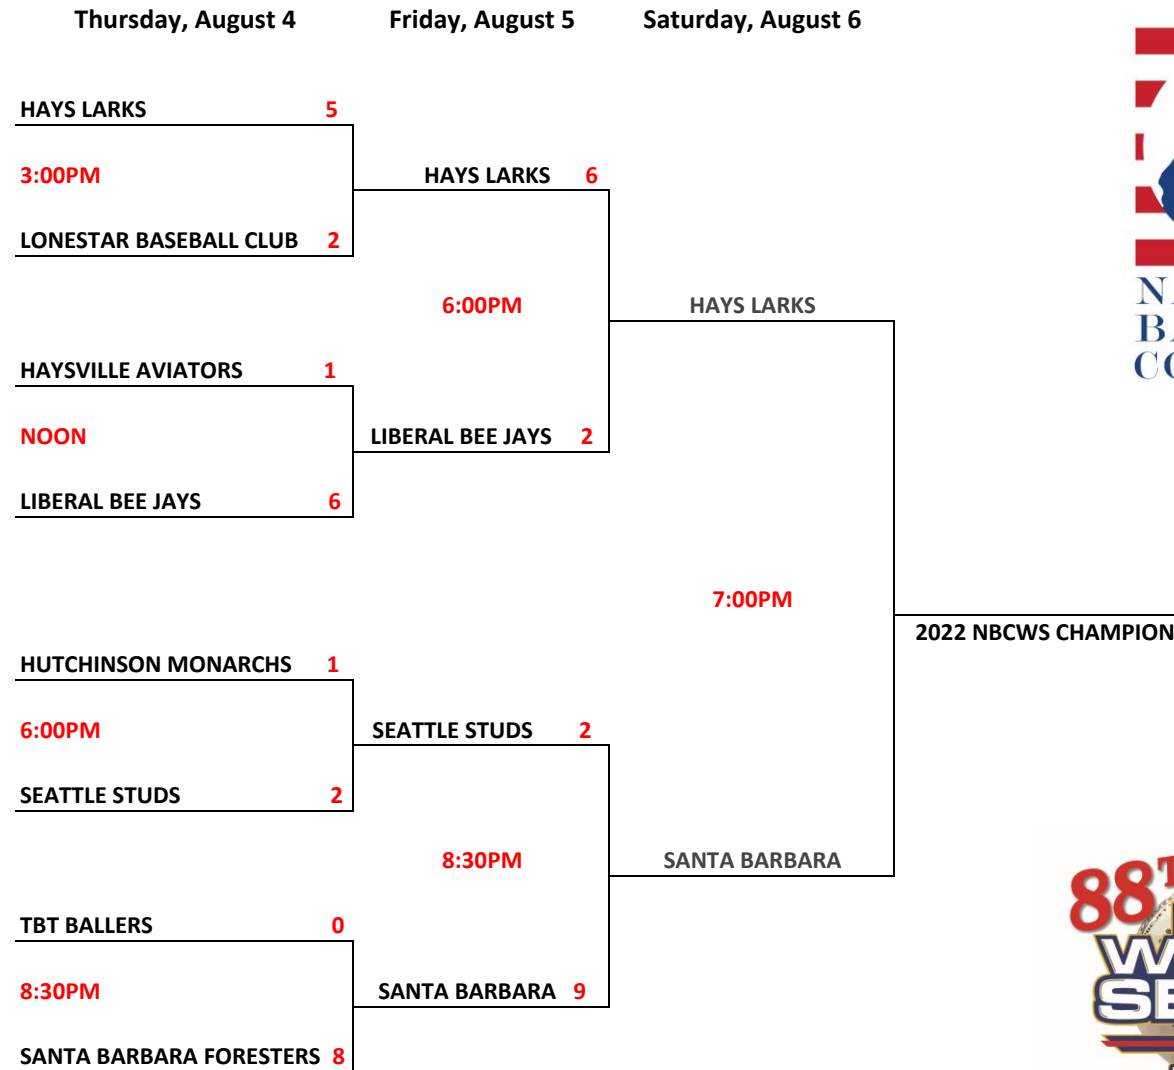

# 2022 NBC World Series - Single Elimination Bracket

TEAM ON TOP OF BRACKET IS IN FIRST BASE DUGOUT