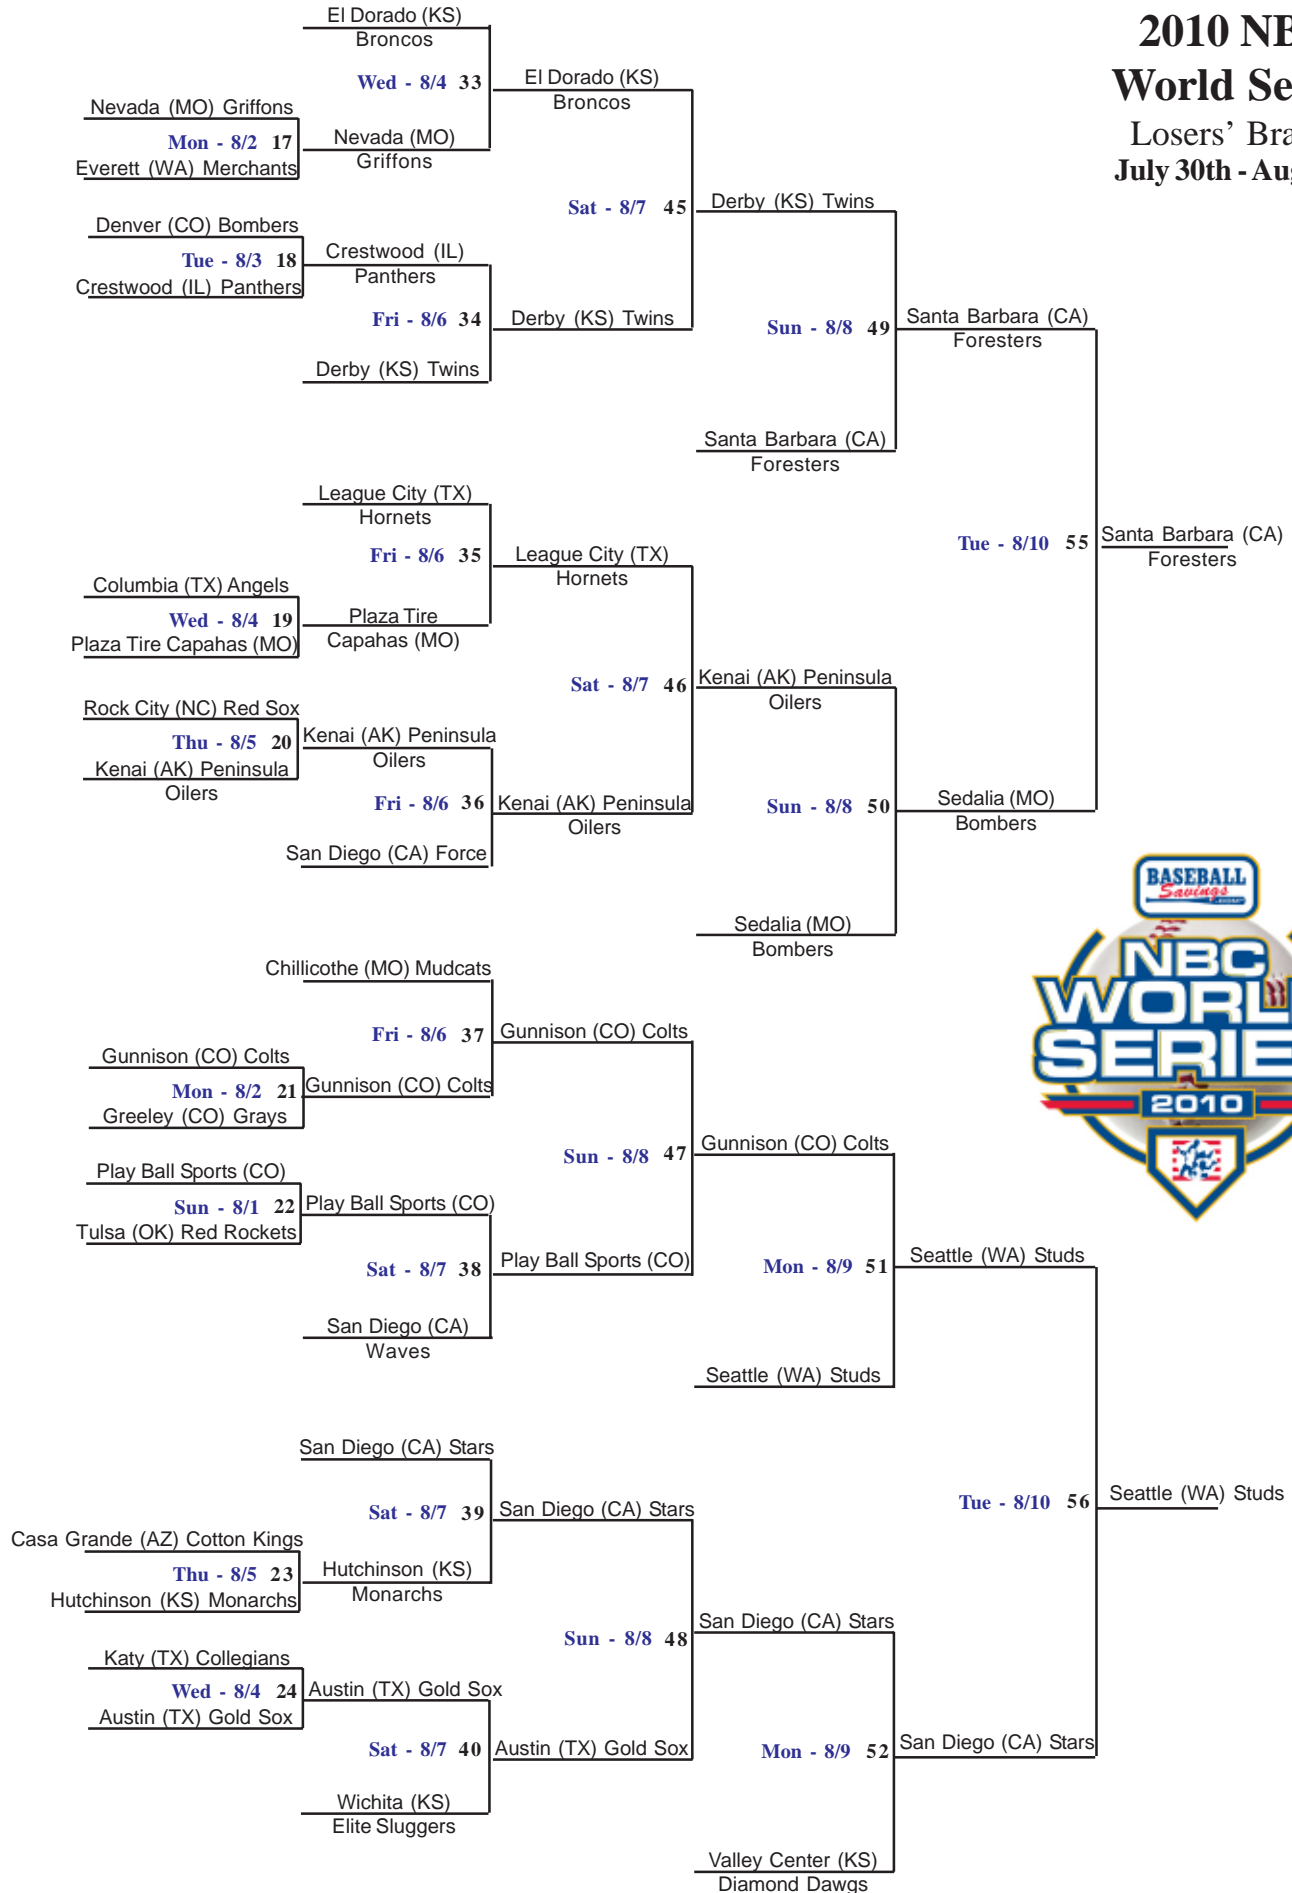

2010 NBC World Series Losers' Bracket July 30th - Aug 13th

TOP SIX TEAMS

**Two Remaining
Teams of Top 6**

**Winner Game 57 vs.
Highest Remaining
Seeded Team Which Has
Not Been Played**

**Loser Game 57 vs. Next
Highest Remining
Seeded Team Which
Has Not Been Played**

**76th ANNUAL
NBC WORLD SERIES
Quarter-Finals
August 11th - 13th**

**4-Team Semi-Finals
Single Game Final**

*If Undefeated Team Loses In
Quarter-Finals*

Single Game Final

Liberal (KS) Bee Jays

BaseballSavings.com 76th Annual NBC World Series Champions