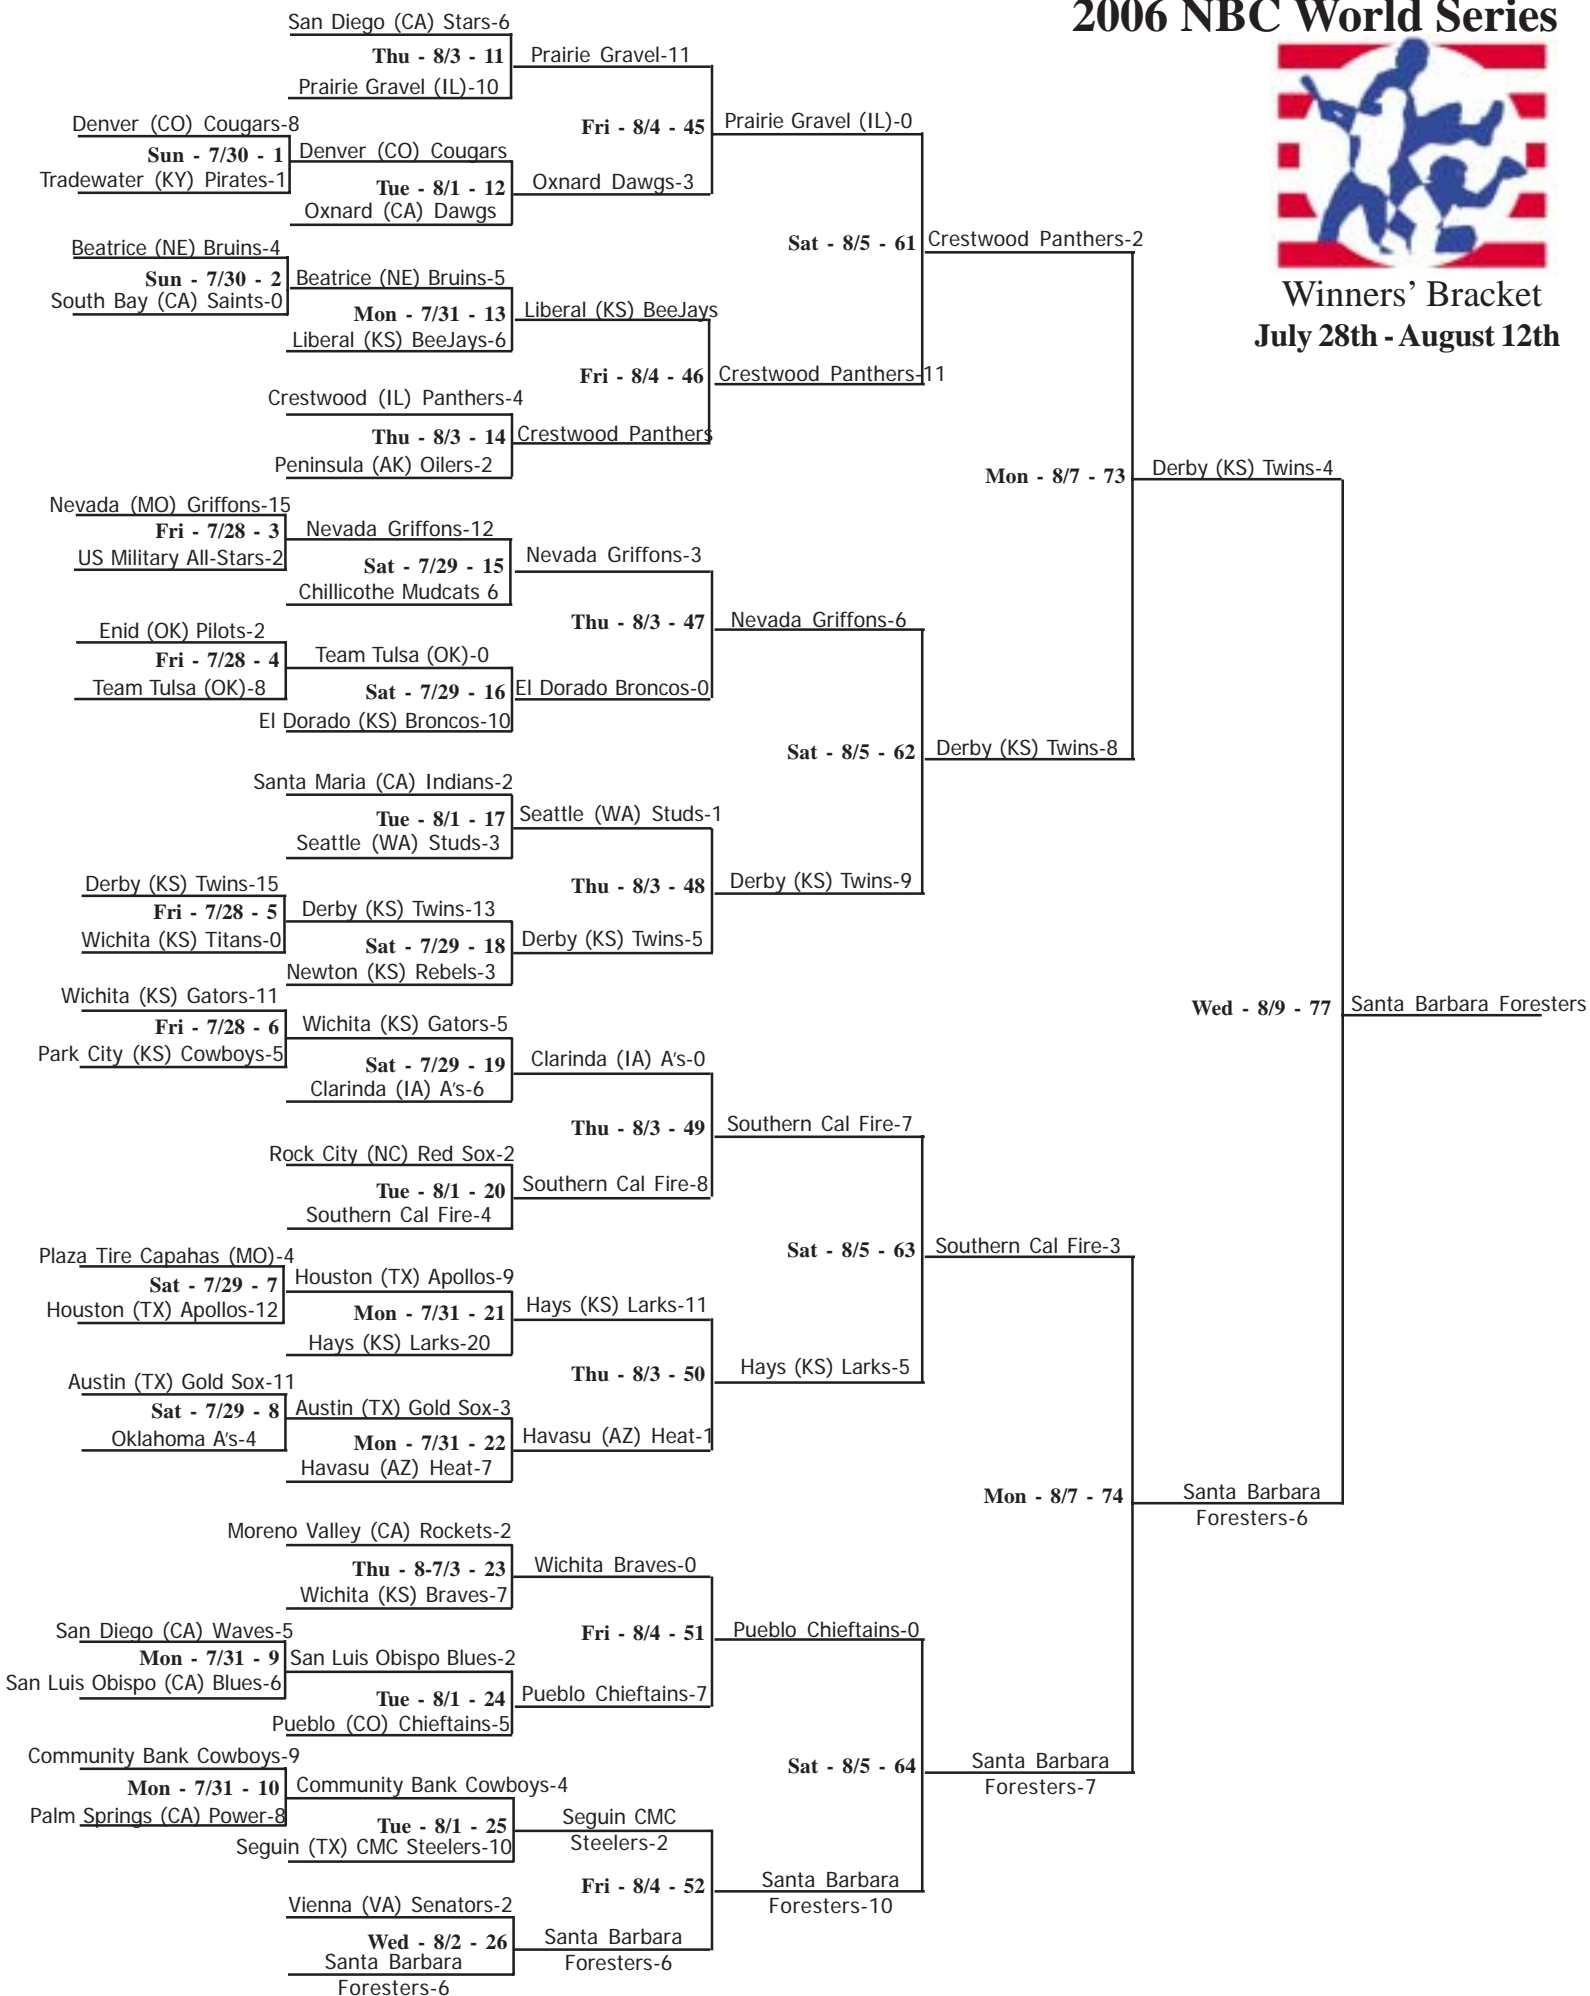

2006 NBC World Series

Winners' Bracket
July 28th - August 12th

2006 NBC World Series

Losers' Bracket July 28 - August 12